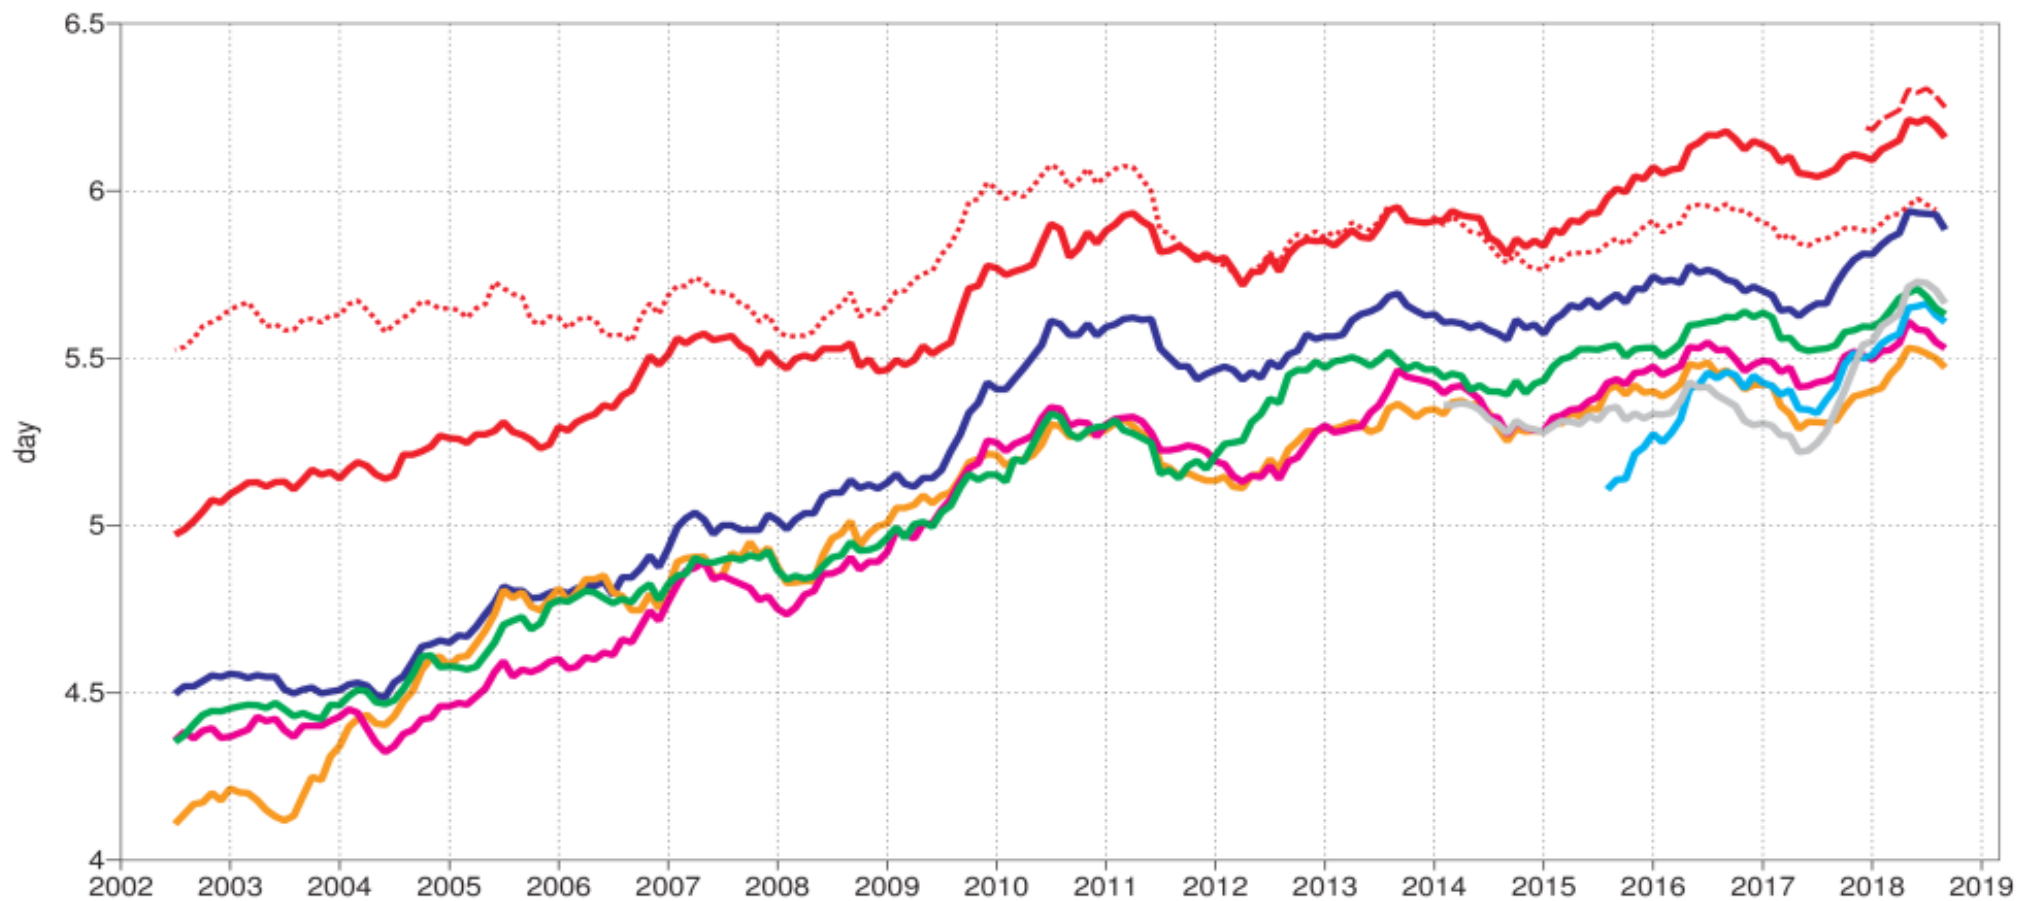

The strength of a common goal

Anomaly correlation of 500 hPa geopotential

500hPa geopotential
Anomaly correlation
NHem Extratropics (lat 20.0 to 90.0, lon -180.0 to 180.0)

- CMC
- JMA
- UKMO
- ECMWF
- ECMWF
- ERA5
- KMA
- NCEP
- DWD