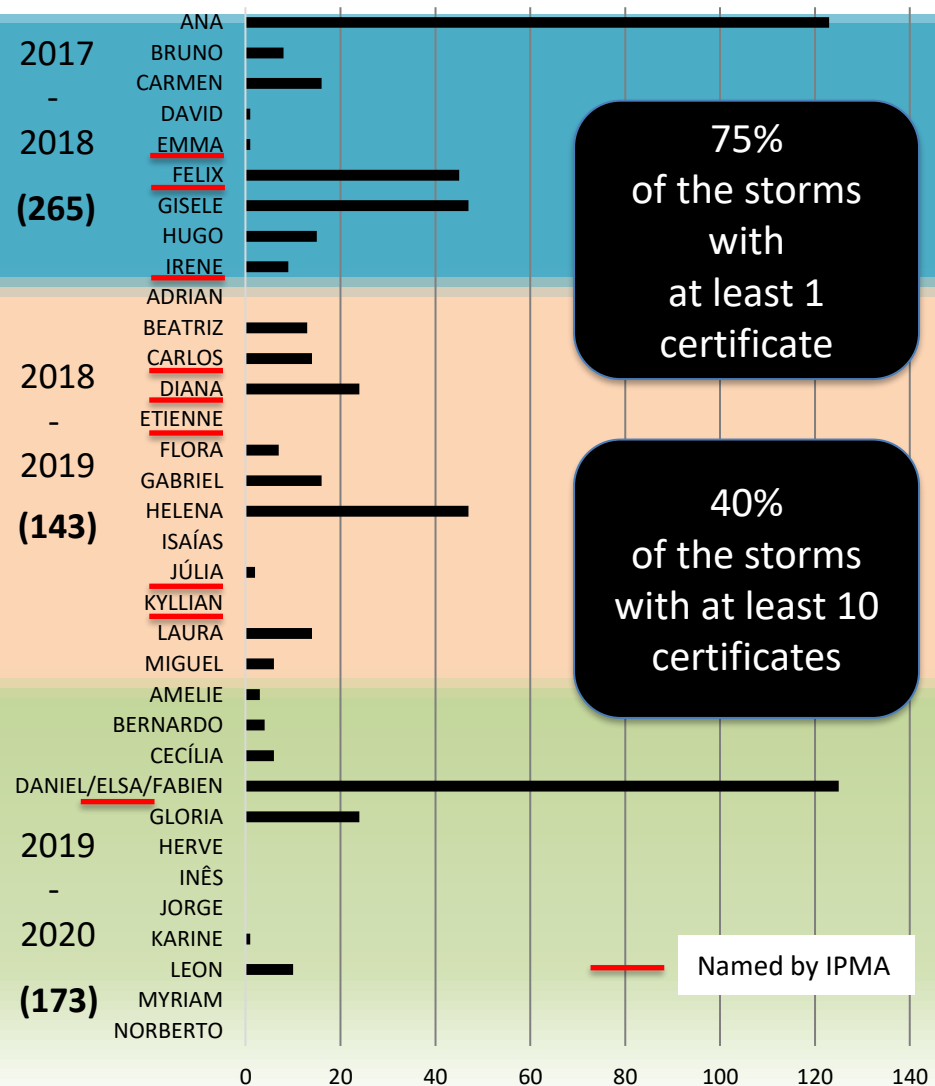

National Meteorological Services naming storms in the SouthWest Group (Oct 2017 to Aug 2020)

■ IPMA ■ AEMET ■ M-F

- **36 named storms** in 3 seasons
- **Maximum of 14** named storms in one season (2019/2020)

Portugal:

- **Weather warnings were emitted for 2/3 of named storms** (at least yellow warning)

~ **1500** certificate requests **per year**
(for insurances, courts,...)

~ **500** emmitted certificates **per year** (1/3)

581 certificates for named storms
in 3 seasons (until July 2020)

Tempestades: 3 épocas de out/2017 a mar/2020

Number of certificates per named storm
(Oct 2017 to Mar 2020)

75% of the storms with at least 1 certificate