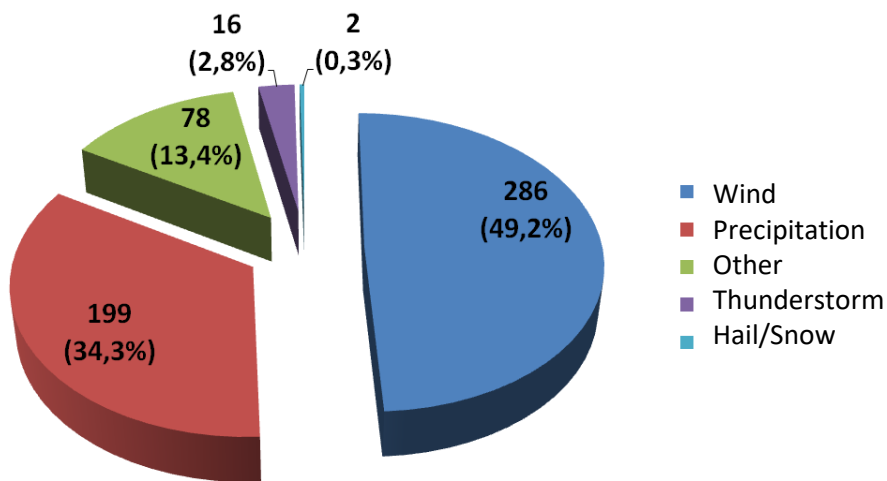

~ **1500** certificate requests **per year**
(for insurances, courts,...)

~ **500** emmitted certificates **per year** (1/3)

581 certificates for named storms
in 3 seasons (until July 2020)

Tempestades: 3 épocas de out/2017 a mar/2020