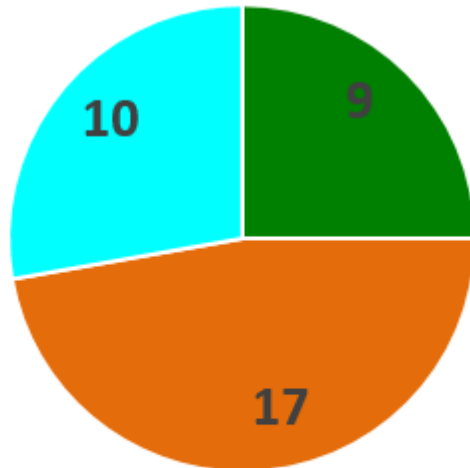

Some hints on weather impacts

2017

Contributions:

Nuno Moreira

Sandra Correia

Ilda Novo

Paula Leitão

Fernando Carvalho

Using ECMWF's Forecasts 2021

Measures of weather impacts – some results for Portugal

- Requested certificates for named storms
- Requested reports after (not only named) storms
- Economic losses from tropical cyclones

National Meteorological Services naming storms in the SouthWest Group (Oct 2017 to Aug 2020)

■ IPMA ■ AEMET ■ M-F

- **36 named storms** in 3 seasons
- **Maximum of 14** named storms in one season (2019/2020)