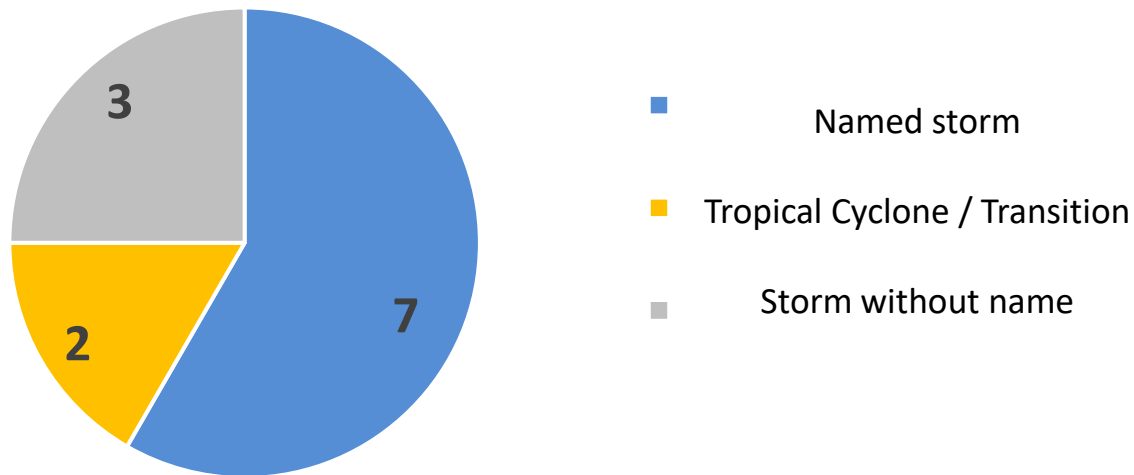

40% of the storms with at least 10 certificates

Named by IPMA

Impact measure

Number of reports requested to IPMA

12 reports in 3 seasons

Nature of the storms that originated a report request to IPMA (between Oct 2017 and Mar 2020)