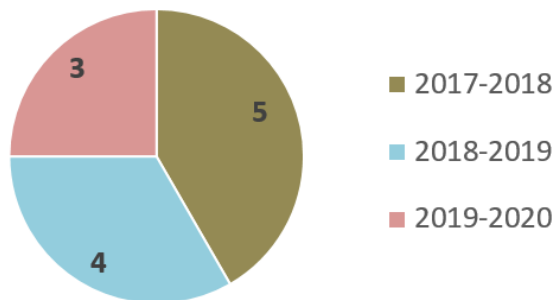

Season (Oct to Sep)