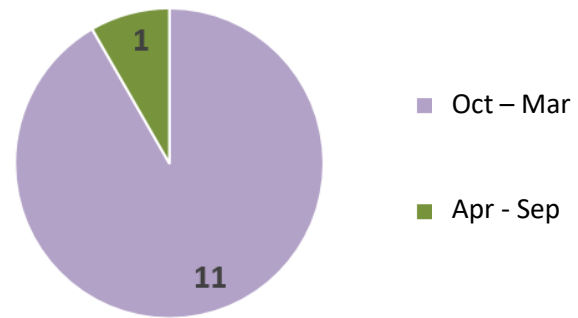

Time of the year (Oct to Sep)